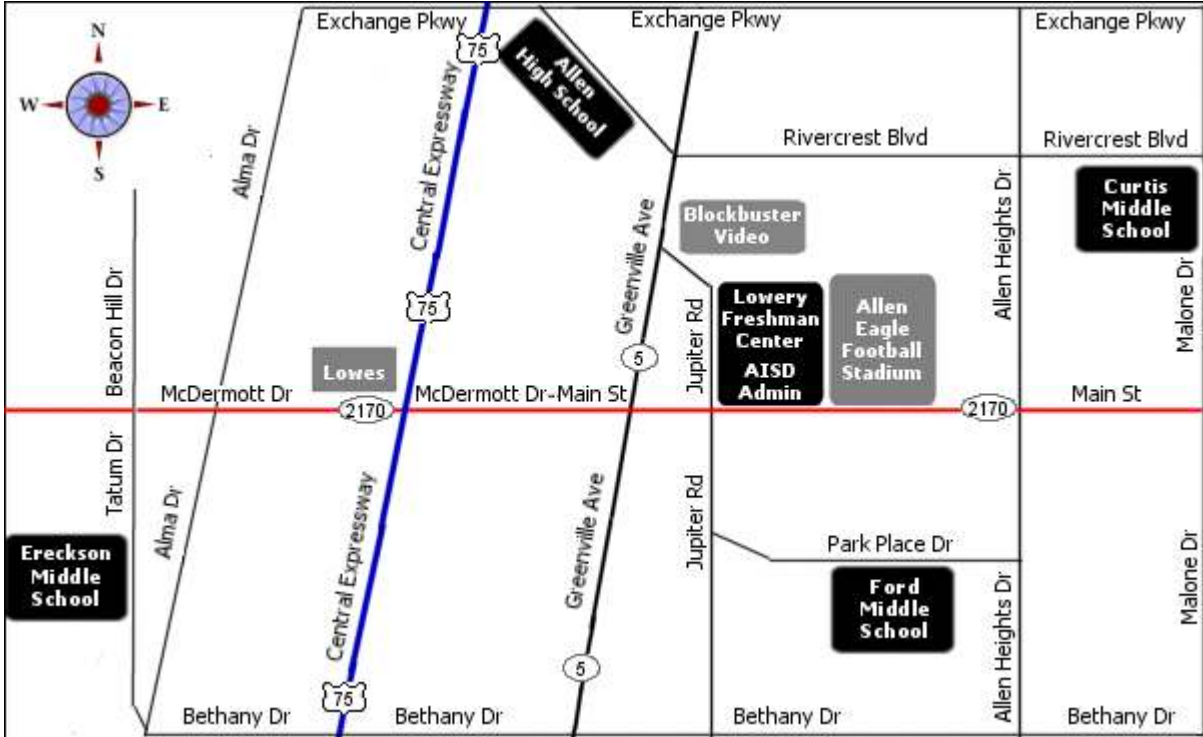

# Travel Directions Playing Locations - Bus Parking

How to get to Allen  
US Highway 75 Northbound or Southbound  
Exit #34 McDermott Dr. - FM-2170

## Playing Locations