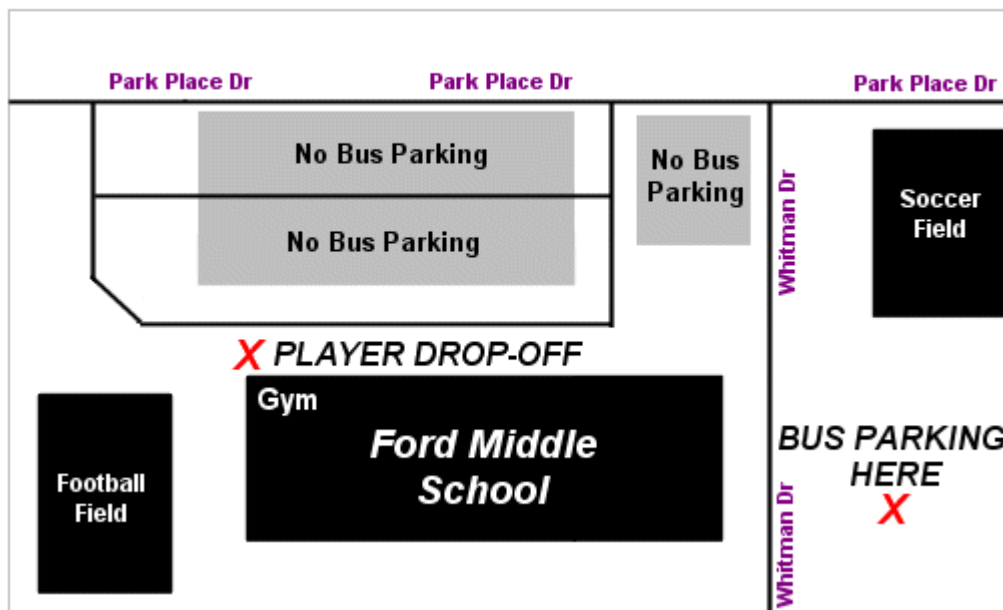

Travel Directions Playing Locations - Bus Parking

How to get to Allen
US Highway 75 Northbound or Southbound
Exit #34 McDermott Dr. - FM-2170

Playing Locations

Bus Parking and Play Drop-Off

Allen High School - Player Drop-Off and Bus Parking

Ereckson Middle School Player Drop-Off and Bus Parking

Ford Middle School Player Drop-Off and Bus Parking

Lowery Freshman Center Player Drop-Off and Bus Parking