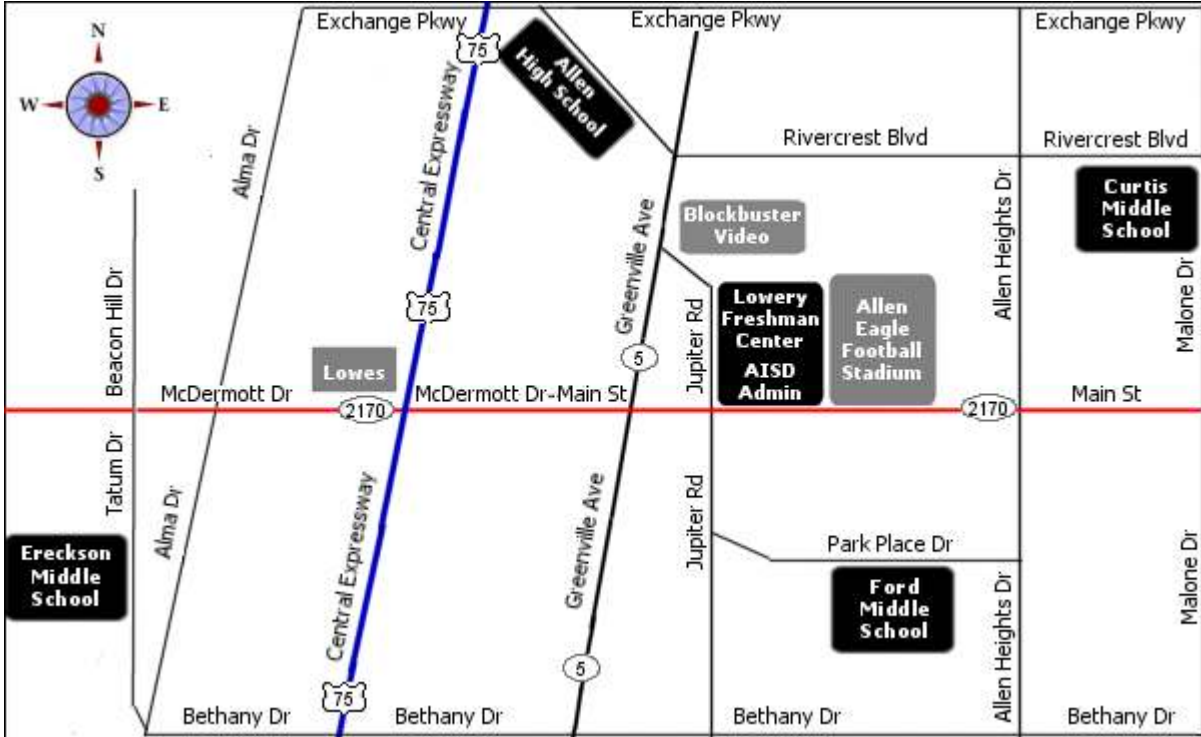

Travel Directions Playing Locations - Bus Parking

How to get to Allen
US Highway 75 Northbound or Southbound
Exit #34 McDermott Dr. - FM-2170

Playing Locations

Bus Parking and Play Drop-Off

Allen High School - Player Drop-Off and Bus Parking

Ereckson Middle School Player Drop-Off and Bus Parking

Ford Middle School Player Drop-Off and Bus Parking

Lowery Freshman Center Player Drop-Off and Bus Parking