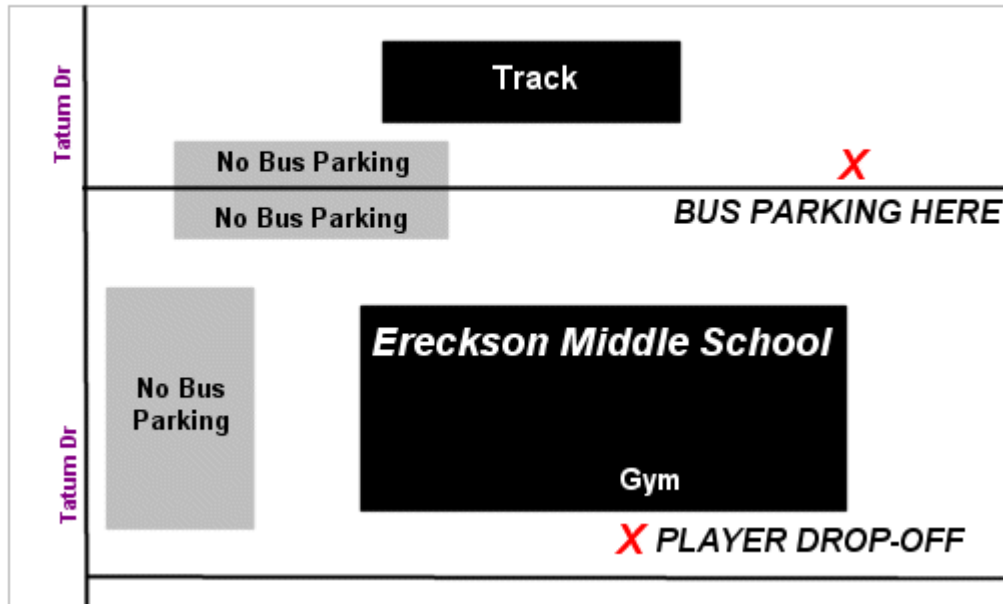

Travel Directions Playing Locations - Bus Parking

How to get to Allen
US Highway 75 Northbound or Southbound
Exit #34 McDermott Dr. - FM-2170

Playing Locations

Bus Parking and Play Drop-Off

Allen High School - Player Drop-Off and Bus Parking

Ereckson Middle School Player Drop-Off and Bus Parking

Ford Middle School Player Drop-Off and Bus Parking

Lowery Freshman Center Player Drop-Off and Bus Parking