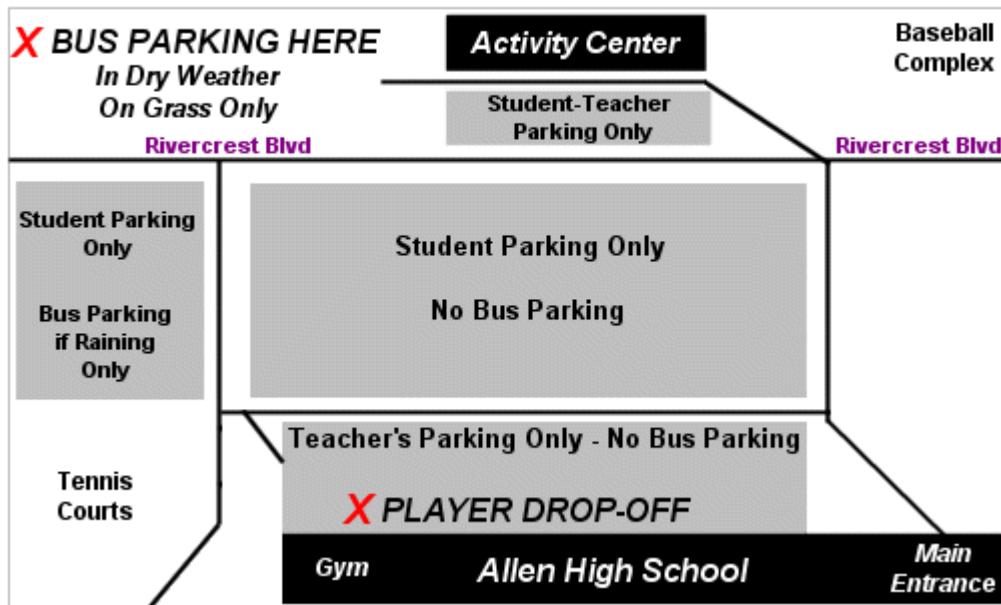

Travel Directions Playing Locations - Bus Parking

How to get to Allen
US Highway 75 Northbound or Southbound
Exit #34 McDermott Dr. - FM-2170

Playing Locations

Bus Parking and Play Drop-Off

Allen High School - Player Drop-Off and Bus Parking

Ereckson Middle School Player Drop-Off and Bus Parking

Ford Middle School Player Drop-Off and Bus Parking

Lowery Freshman Center Player Drop-Off and Bus Parking